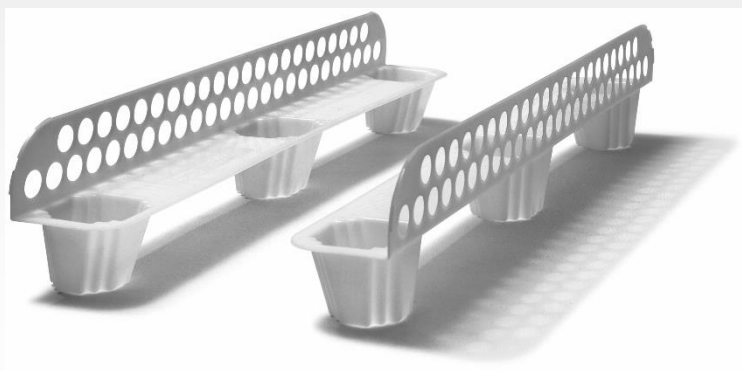

Curb-Side Recyclable - No Heat Treatment Required

OptiLedge®

OPTILEDGE® and OPTIPAL® are Registered Trademarks owned by OptiLedge LLC