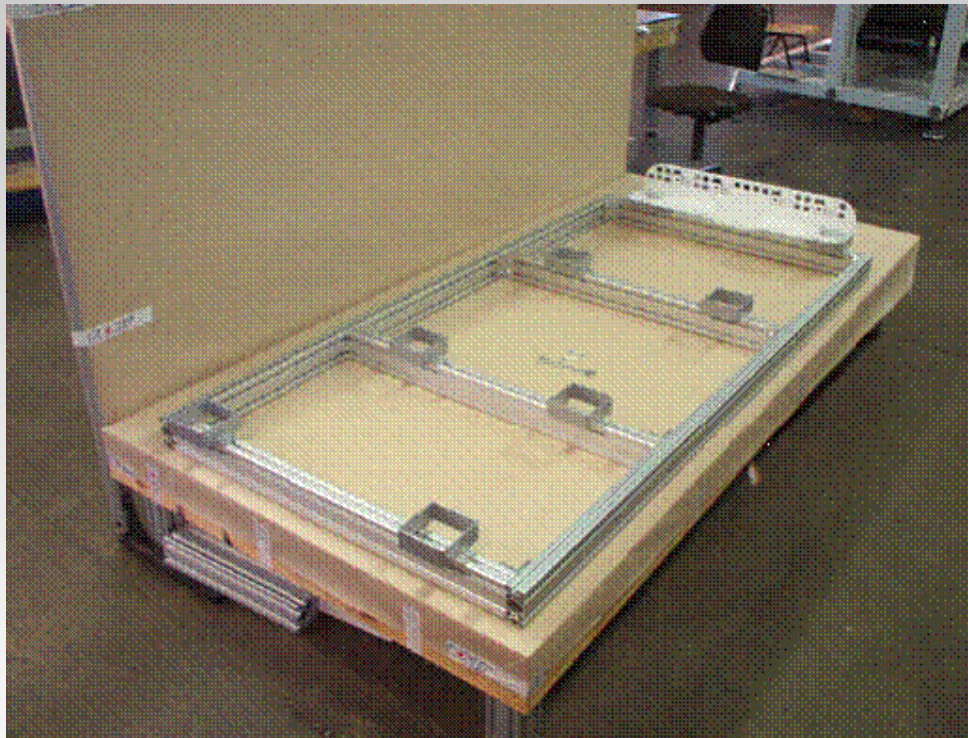

- HP85-760 HP95-760
- HP85-991 HP95-991
- HP85-1200 HP95-1200

- LP45-760
- LP45-991
- LP45-1200

Sustainability – Space Saving

Sustainability – Weight Saving

Other Products - Trays

OptiLedge Solutions - Fixture

Ship Lean. Save **Green.**

OptiPal[®]

- > **Flexible, easy to create custom sizes**
- > **Waterproof feet**
- > **Acceptable for curbside recycling**
- > **Light, saving freight cost and CO2**

OptiLedge[®]